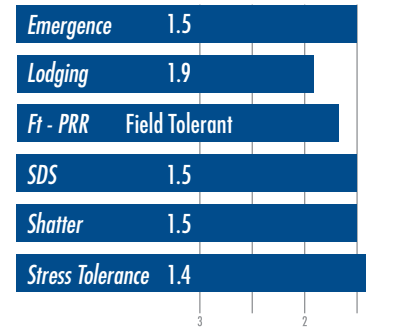

WX9542NC

Maturity 4.2

Excellent early 4 that has been very consistent. This bean looks fantastic this year with several 4-bean pods on every plant. Tends to shine on your better soils.

WX9447NC

Maturity 4.7

An excellent yielding conventional bean. Works well across all soil types. Has good height and good standability. This bean has consistently been in the top yielders.

WX9348NC

Maturity 4.8

This is a medium bush plant that doesn't need to be planted too thick. Excellent disease package with great yield potential. Works good on those tough soils.