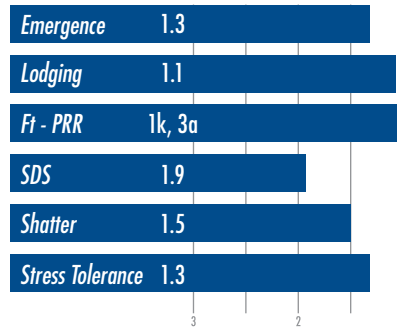

CHARACTERISTICS | Scale 1–5 (1 = Best)

Ft-PRR Field Tolerance for Phytophthora Root Rot
 SCN Soybean Cyst Nematode
 SDS Sudden Death Syndrome
 Im. Imperfect

TB Tight Bottom
 TU Thin Upland
 GB Good Bottom

I Irrigated
 GU Good Upland
 VT Very Thin

NR Not Rated
 Y Yes
 N No

WX9137C

Maturity 3.7

We have had excellent results with 9137C. It has great phytophthora field tolerance and a good lodging score which makes this a good choice for all soil types. This clear hilum conventional can be planted in 15" or 30" rows. A very versatile conventional.