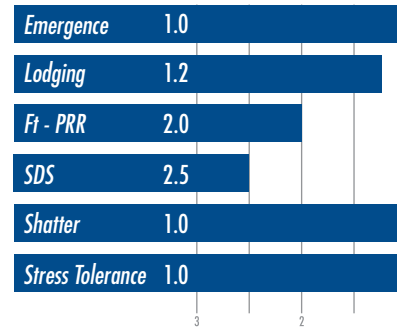

I Irrigated
 GU Good Upland
 VT Very Thin

NR Not Rated
 Y Yes
 N No

WX9137C

Maturity 3.7

We have had excellent results with 9137C. It has great phytophthora field tolerance and a good lodging score which makes this a good choice for all soil types. This clear hilum conventional can be planted in 15" or 30" rows. A very versatile conventional.

WX9542NC

Maturity 4.2

Excellent early 4 that has been very consistent. This bean looks fantastic this year with several 4-bean pods on every plant. Tends to shine on your better soils.

WX9447NC

Maturity 4.7