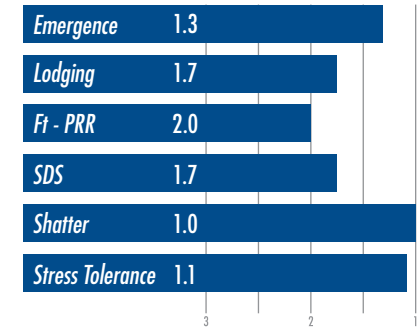

WX9348NC

Maturity 4.8

This is a medium bush plant that doesn't need to be planted too thick. Excellent disease package with great yield potential. Works good on those tough soils.