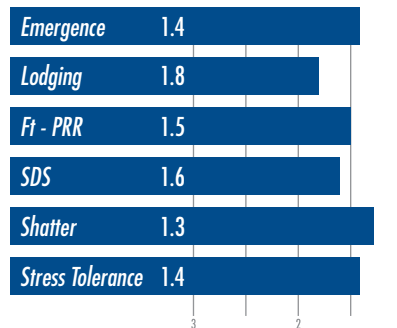

WX9950NC

Maturity 5.0

Very versatile bean. Will yield under stressful conditions, but also has a lot of top-end yield. This is a tall bean that will yield in the bottoms or on the hill.