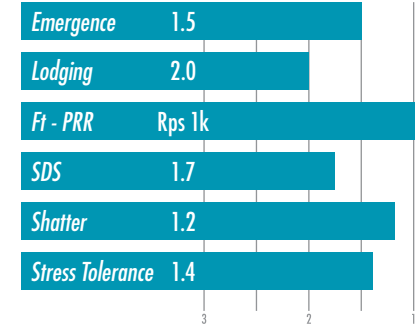

## WXE8146NS

Maturity 4.6

Excellent soybean for tough growing conditions. Gets good height and has STS protection for planting after wheat.

## WXE8148NS

Maturity 4.8

Very versatile bean that works in the bottoms and the hills. Has STS protection for after wheat and will get tall, so adjust planting rates accordingly.

## WXE8248NS

Maturity 4.8

A fast emerging bean that works well on all soil types. With STS protection and good height, this bean is good for after wheat also.