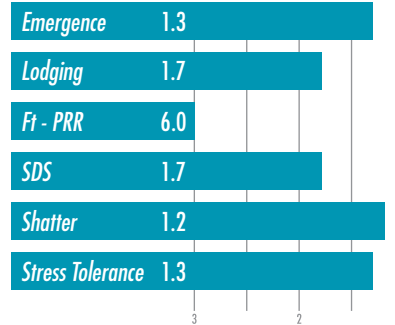

## WXE8049N

Maturity 4.9

This is a late 4, works on all soil types, and has an excellent lodging score.

## WXE8146NS

Maturity 4.6

Excellent soybean for tough growing conditions. Gets good height and has STS protection for planting after wheat.