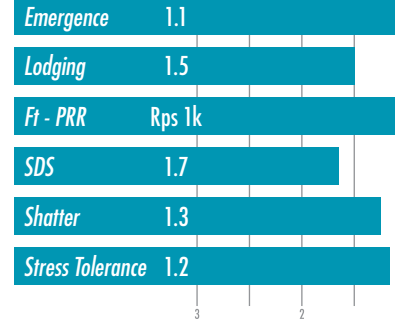

## WXE8238N

Maturity 3.8

This bean has perfect plant height and structure for about any soil type. Good field tolerance to PRR.

## WXE8038NS

Maturity 3.8

This bean has a fantastic agronomic package that brings good height and has an excellent frogeye score.