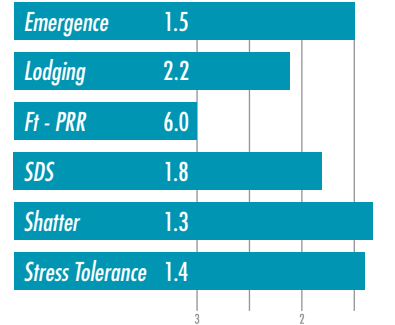

## WXE8049N

Maturity 4.9

This is a late 4, works on all soil types, and has an excellent lodging score.

## WXE8146NS

Maturity 4.6

Excellent soybean for tough growing conditions. Gets good height and has STS protection for planting after wheat.

## WXE8148NS

Maturity 4.8

Very versatile bean that works in the bottoms and the hills. Has STS protection for after wheat and will get tall, so adjust planting rates accordingly.