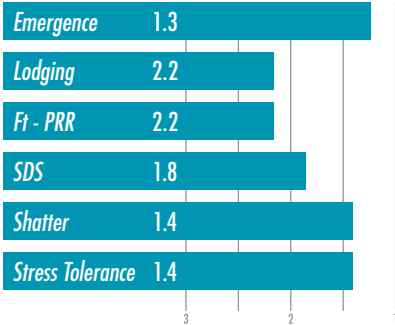

## WXE8043NS

Maturity 4.2

This product suits well in southern areas, works well on lighter soil, and is STS tolerant.

## WXE8049N

Maturity 4.9

This is a late 4, works on all soil types, and has an excellent lodging score.