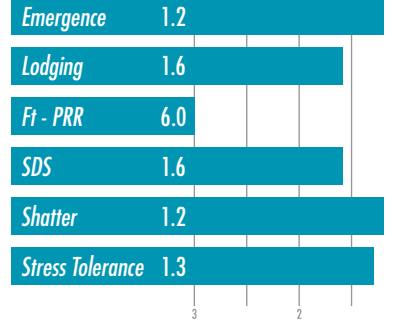

## WXE8238N

Maturity 3.8

This bean has perfect plant height and structure for about any soil type. Good field tolerance to PRR.