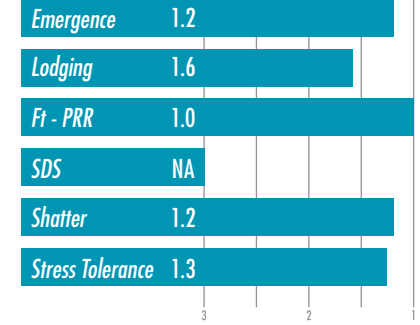

## WXE8038NS

Maturity 3.8

This bean has a fantastic agronomic package that brings good height and has an excellent frogeye score.

## WXE8043NS

Maturity 4.2

This product suits well in southern areas, works well on lighter soil, and is STS tolerant.

## WXE8049N

Maturity 4.9

This is a late 4, works on all soil types, and has an excellent lodging score.