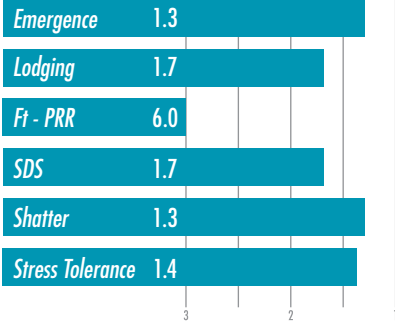

WXE8236N

Maturity 3.6

Excited to introduce this mid-3 into our lineup! With great emergence and great SSC resistance, this bean is very versatile.