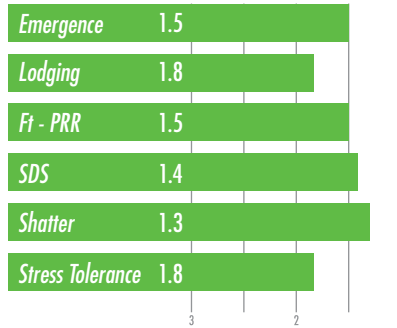

WXR7398N

Maturity 3.9

This is one tough bean to beat. 7398 is a great bottom bean, but can also handle the stress. Very pleased with how this bean continues to yield year after year.