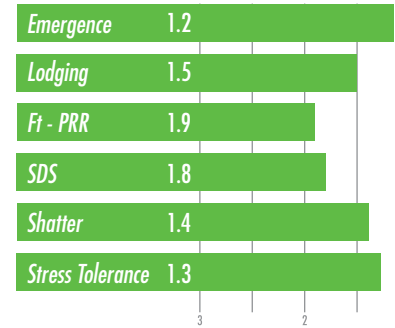

## WXR7398N

Maturity 3.9

This is one tough bean to beat. 7398 is a great bottom bean, but can also handle the stress. Very pleased with how this bean continues to yield year after year.

## WXR7409N

Maturity 4.0

This bean can handle variable soils. Looks really good in the bottoms, but it can handle the hill ground too. 7409 continues to yield.

## WXR7418NS

Maturity 4.0

A taller plant that needs to be on narrow rows and goes across all soil types.