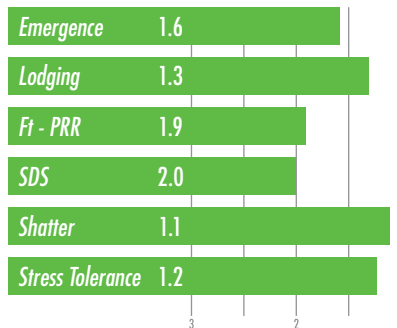

## WXR7428NS

Maturity 4.2

This bean has a quick emergence that can be planted early. It is a medium tall plant that requires narrow rows and works on all soil types.

## WXR7878NS

Maturity 4.8

A bean that continues to yield! It can handle some of those tougher soils, but yields on your good ground too. Little more of an upright bean for those narrower rows.

As each year brings a new set of challenges, our goal is *your* success. We evaluate the potential of soybean technologies to ensure you are getting maximum value and tailored profitability within your fields. Our trusted advisors can help identify products and forward-thinking strategies to give you a solid growing season. We value your patronage and look forward to partnering with you. Thank you for choosing Willcross.