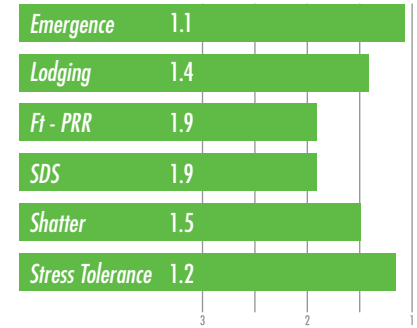

## WXR7409N

Maturity 4.0

This bean can handle variable soils. Looks really good in the bottoms, but it can handle the hill ground too. 7409 continues to yield.

## WXR7418NS

Maturity 4.0

A taller plant that needs to be on narrow rows and goes across all soil types.

## WXR7428NS

Maturity 4.2

This bean has a quick emergence that can be planted early. It is a medium tall plant that requires narrow rows and works on all soil types.