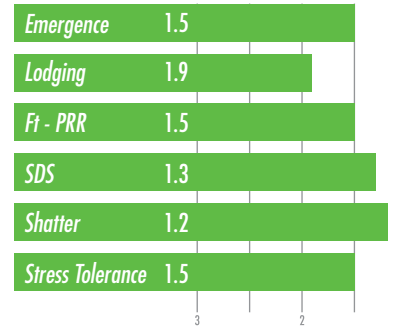

## WXR7398N

Maturity 3.9

This is one tough bean to beat. 7398 is a great bottom bean, but can also handle the stress. Very pleased with how this bean continues to yield year after year.

## WXR7409N

Maturity 4.0

This bean can handle variable soils. Looks really good in the bottoms, but it can handle the hill ground too. 7409 continues to yield.